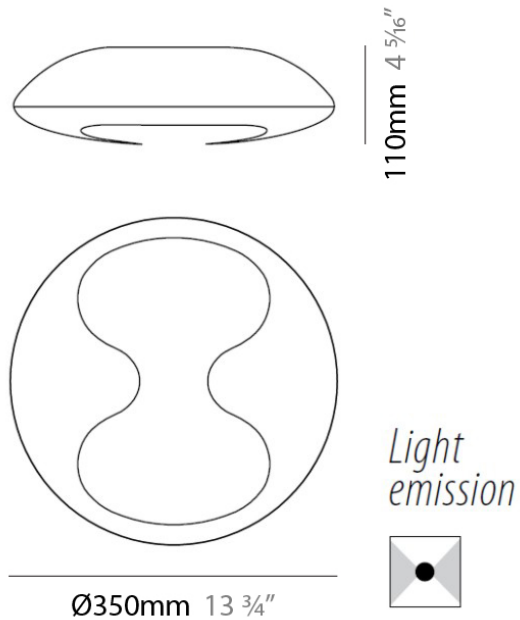

PROJECT	_____
TYPE	_____
NOTES	_____
QUANTITY	_____
DATE	_____

EIGHT SURFACE

D12077

GENERAL

Series: Eight
Division: Design
Mounting Type: Surface
Mounting Location: Ceiling
Subcategory: Ambient

PHYSICAL

Shape: Round
Diameter (mm): 350
Diameter (in): 13 ³/₄
Height (mm): 110
Height (in): 4 ⁵/₁₆
Light Distribution: Direct
Diffuser: Opal White Acrylic
Fixture Finish: Chrome
Fixture Material: Metal

ELECTRICAL

Number of Lamps: 2
Lamp Type: LED Retrofit / CFL
Lamp Shape: T4
Bulb Included: Bulb Not Included
Max. Wattage Per Lamp (W): 12 / 18
Lamp Base: G24-q2
Driver Included: Yes
Driver Location: Integrated
Driver Type: Ballast - Universal
Input Voltage (V): 120 - 277
Lamp Voltage (V): 120

LED

OPTICAL

RATINGS AND CERTIFICATIONS

Certified By: CSA Certified to UL and CSA Standards
IP rating: IP20